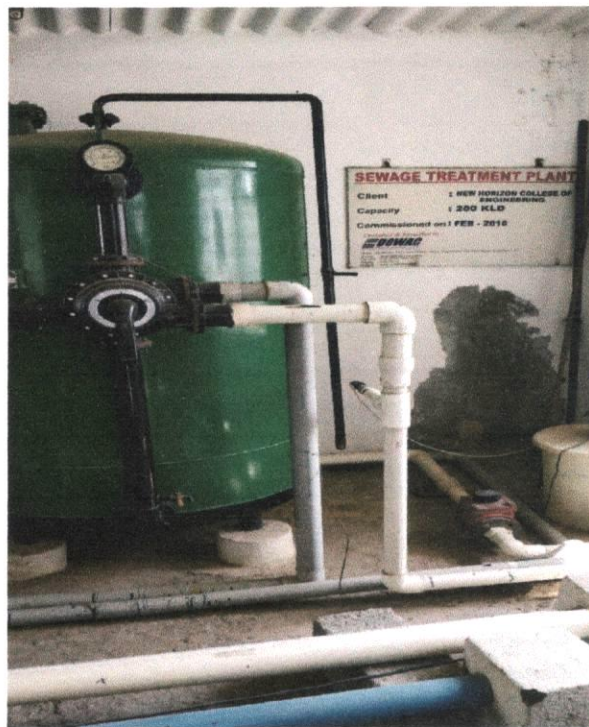

NEW HORIZON COLLEGE

GREEN PRACTICE

Waste converter And STP

[Handwritten signature]

Principal
NEW HORIZON COLLEGE
Ring Road, Kadubisanahalli
Bellandur Post, Near Marathahalli
Bangalore - 560 102